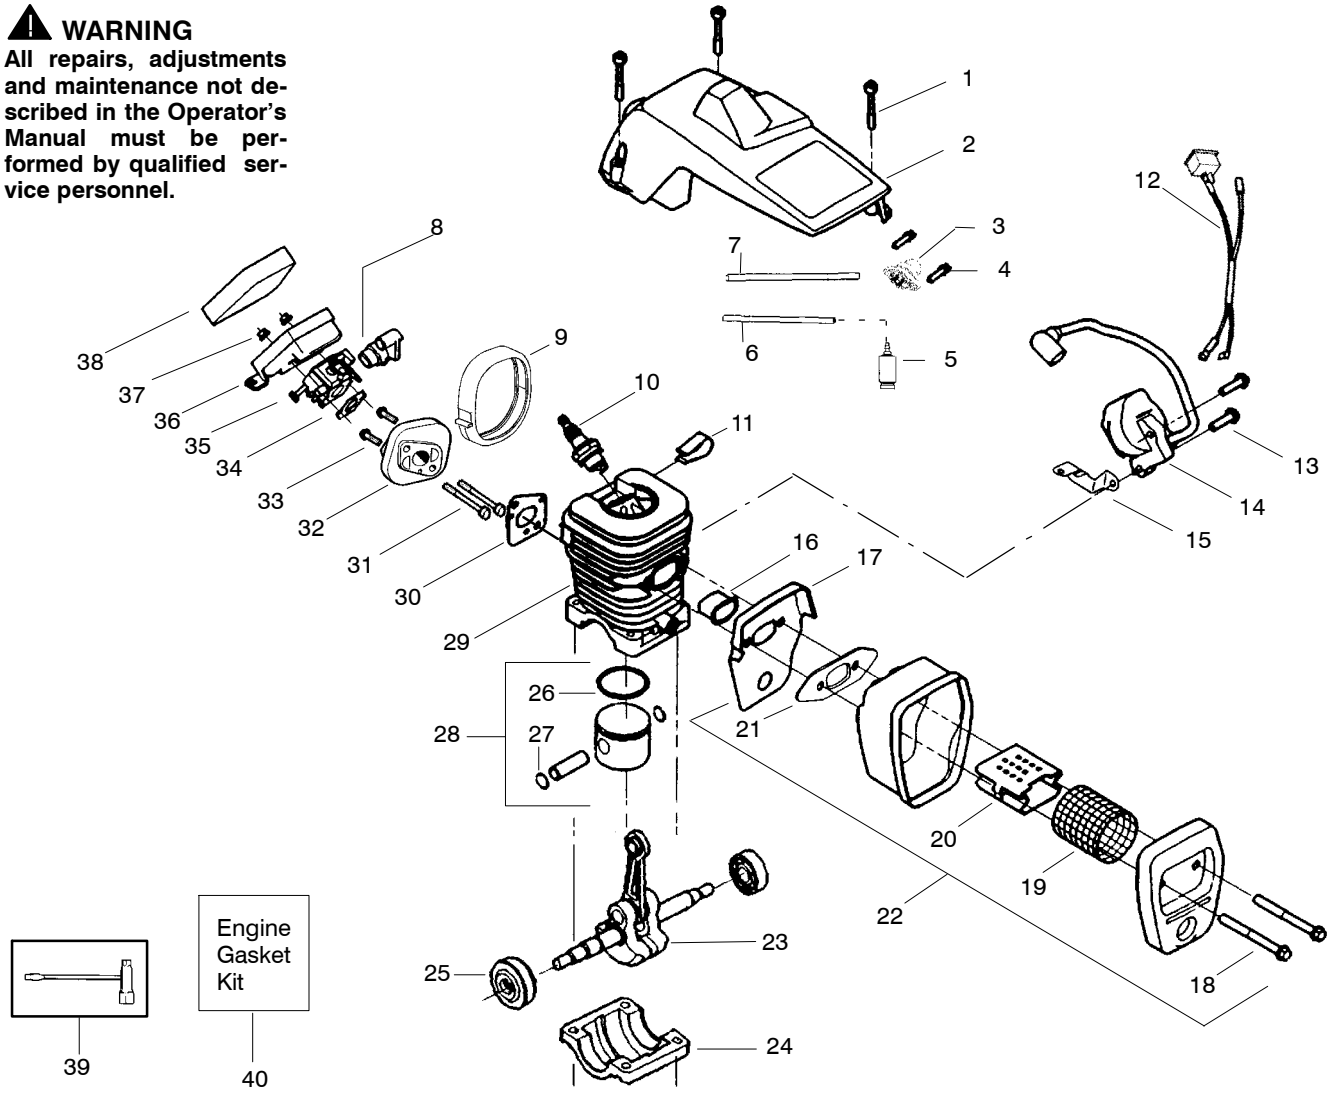

⚠ WARNING
All repairs, adjustments and maintenance not described in the Operator's Manual must be performed by qualified service personnel.

Ref.	Part No.	Description	Ref.	Part No.	Description	Ref.	Part No.	Description
1.	530016153	Screw	19.	530036103	Screen-Spark	36.	530047604	Housing-Air Filter
2.	530056914	Assy-Cylinder Shield	20.	530037813	Diffuser-Muffler	37.	530016101	Nut
3.	530047213	Assy-Air Purge	21.	530069608	Gasket-Muffler (kit)	38.	530037793	Air Filter - Foam
4.	530015780	Screw	22.	530047207	Assy-Muffler (Incl. 17-21)	39.	530031135	Scrench
5.	530095646	Assy-Fuel Pick-up Kit-Line Purge/Carb. (Small Dia)	23.	530047062	Assy-Crankshaft	40.	530069608	Kit-Engine Gasket (incl. 34,30,21)
6.	530069247	Kit-Line Purge/Tank (large line)	24.	530037935	Cap-Crankcase			
7.	530069216	Kit-Line Purge/Tank (large line)	25.	530056363	Assy-Seal & Bearing			
8.	530035526	Grommet-Carb Adjust.	26.	530038729	Ring-Piston			
9.	530054144	Seal-Carb Adapter	27.	530015697	Retainer - Piston Pin			
10.	952030150	Spark Plug (RCJ-7Y)	28.	530071408	Kit-Piston - (incl. 26-27)			
11.	530016136	Clip-High Tension Lead	29.	530071412	Kit-Cylinder			
12.	530049117	Assy-Wire Harness (includes switch)	30.	530069608	Gasket-Carb. Adapter (kit)			
13.	530015814	Screw	31.	530016187	Screw			
14.	530039198	Module-Ignition	32.	530049700	Carb. Adapter			
15.	530047442	Strap-Ground	33.	530016386	Screw			
16.	530037652	Insulator-Heat	34.	530069608	Carb. Gasket (kit)			
17.	530049870	Back Plate-Muffler	35.	---	Kit-Carburetor			
18.	530016132	Screw		530071621	(WT-625)			
					(Note: Repair kits are not available for this carburetor)			
								Not Shown
							530163976	Manual - (Scan)
							530163977	Manual - (Euro I)
							530163978	Manual - (Euro II)

↖ = NEW PART NUMBER FOR THIS IPL

★ = REFER TO THE SERVICE REFERENCE INDICATED FOR MORE INFORMATION. (LOCATED AT END OF IPL)