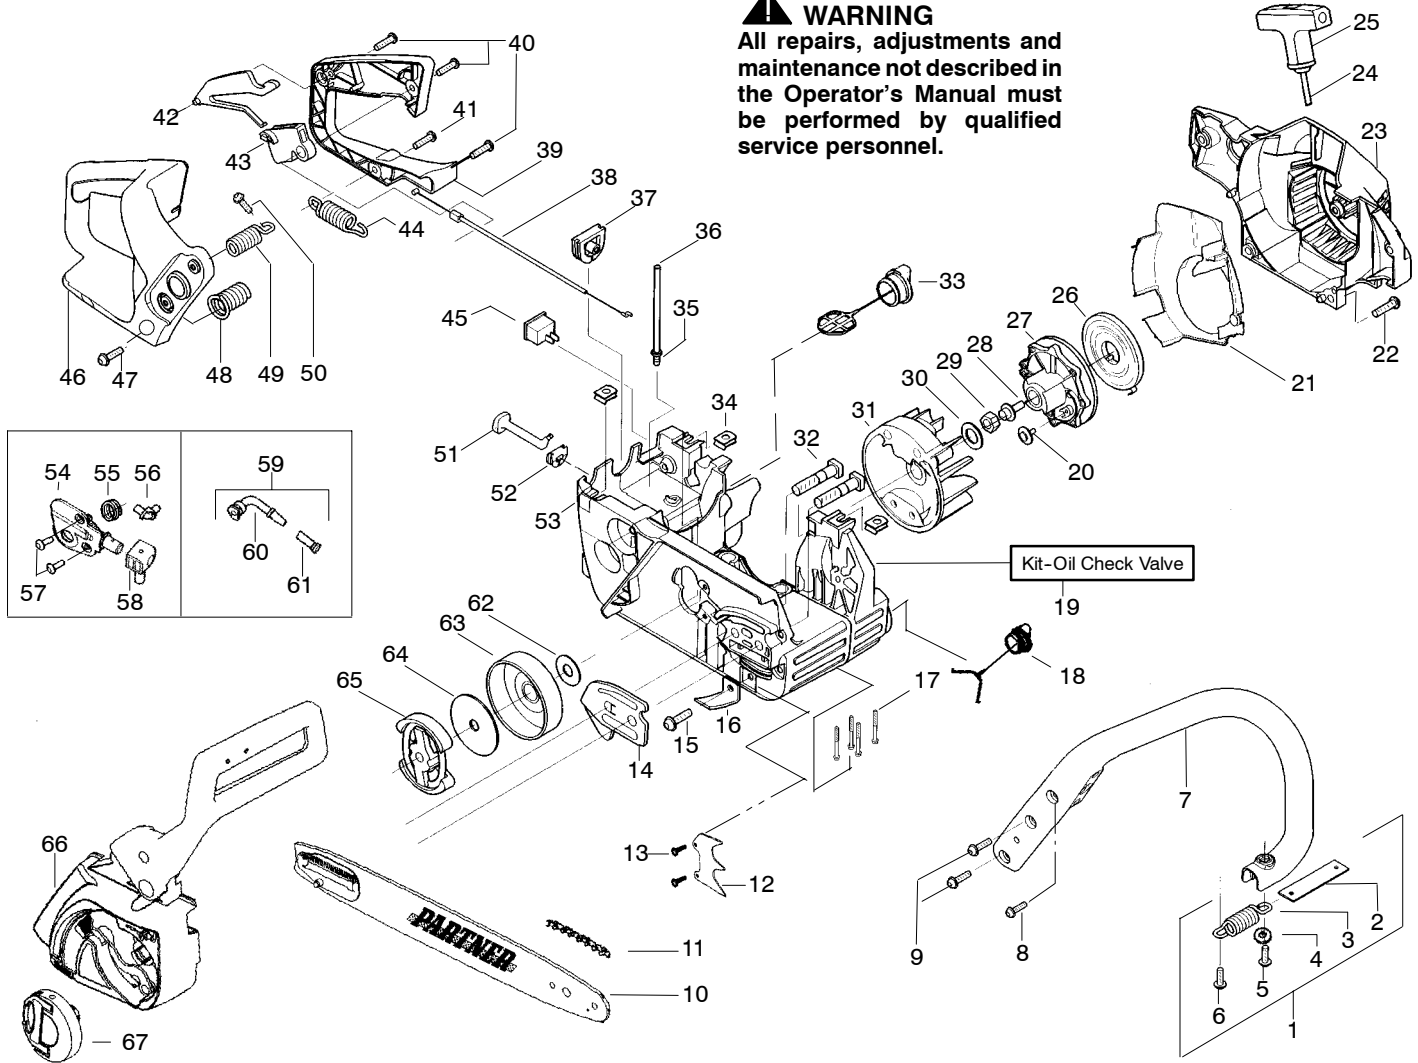

⚠ WARNING
All repairs, adjustments and maintenance not described in the Operator's Manual must be performed by qualified service personnel.

Ref.	Part No.	Description	Ref.	Part No.	Description	Ref.	Part No.	Description
1.	530047963	Assy. - Isolator	24.	530069232	Kit - Rope	49.	530071385	Kit - Isolator (Upper)
2.	530047608	Strap - Limiter	25.	530056402	Handle - Starter	50.	530015875	Screw
3.	530042082	Spring - Isolator	26.	530027531	Spring - Recoil	51.	530047605	Knob - Choke
4.	530015123	Washer	27.	530037817	Pulley - Starter	52.	530049005	Grommet - Knob
5.	530016018	Screw	28.	530015920	Screw	53.	530056596	Assy - Chassis
6.	530015843	Screw	29.	530016134	Nut - Flywheel	54.	530071259	Kit - Oil Pump (Incls. 55,56,58)
7.	530047583	Handle - Front	30.	530015127	Washer - Flywheel	55.	530037820	Gear - Worm Spring
8.	530015940	Screw	31.	530039187	Assy - Flywheel	56.	530049477	Elbow - Oil Pickup
9.	530015814	Screw	32.	530016133	Bolt - Bar	57.	530016064	Screw
10.	530044900	Bar - 14"	33.	530047192	Assy - Fuel Cap	58.	530019206	Seal Block
	530044901	Bar - 16"	34.	530015922	Nut - "U" - Type	59.	530047663	Assy - Oil Pickup (Incl. 60 - 61)
11.	505369852	Chain - 14"	35.	530023877	Fitting - fuel line	60.	530038373	Pick - up Oiler
	505369856	Chain - 16"	36.	530069216	Kit - Fuel line (large)	61.	530056533	Filter - Oil
12.	530014381	Kit - Assy Spike (incl. 13)	37.	530047631	Grommet - Cable	62.	530015907	Washer - Thrust
13.	530015805	Screw	38.	530047602	Cable - Throttle	63.	530047061	Assy. - Clutch Drum w/bearing
14.	530038238	Plate - Bar Mounting	39.	530047581	Cover - Rear Handle	64.	530015611	Washer - Clutch
15.	530015814	Screw	40.	530015906	Screw	65.	530014949	Assy. Clutch
16.	530029850	Chain Catcher	41.	530015886	Screw	66.	530056923	Assy - Chain Brake
17.	530016132	Screw	42.	530036098	Lockout - Throttle	67.	530056935	Assy - Knob
18.	530010846	Assy - Oil Cap	43.	530036097	Trigger - Throttle			
19.	530071666	Kit - Oil Check Valve	44.	530042082	Spring			
20.	530016080	Screw	45.	530069572	Kit - Switch			
21.	530055723	Baffle - Air	46.	530047582	Handle - Rear			
22.	530015892	Screw	47.	530015814	Screw			
23.	530056333	Housing - Fan	48.	530053274	Assy. Isolator - lower			